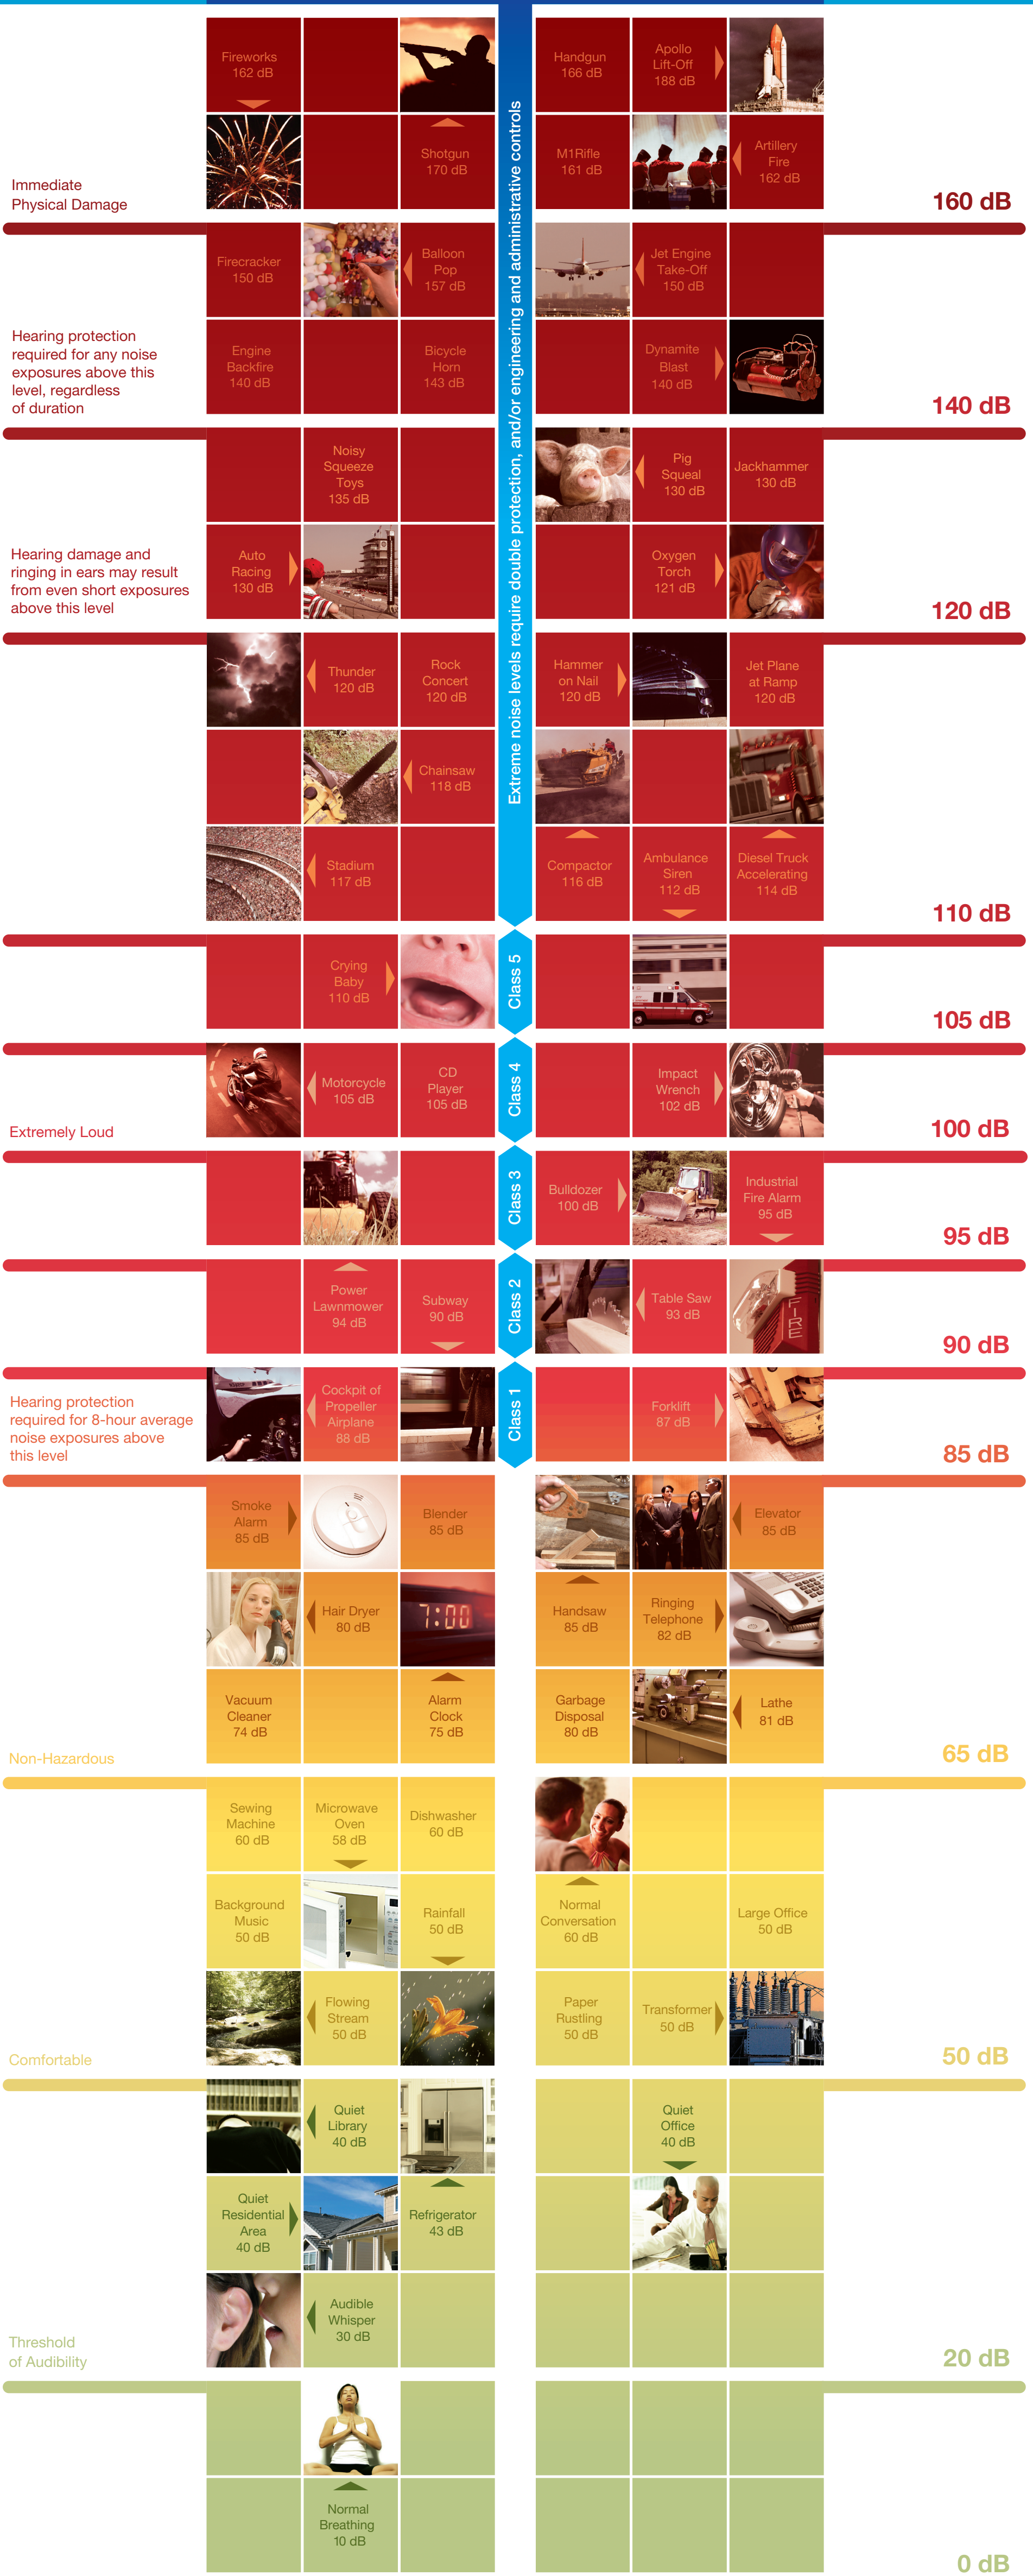

Noise Thermometer

Sound energy doubles every 3dB
e.g. if an 85dB noise is doubled it measures 88dB

Use Class of hearing protector shown below for 8-hour exposures at the designated noise levels

For more details call
Australia 1300 139 166
New Zealand 0800 322 200
visit www.honeywellsafety.com