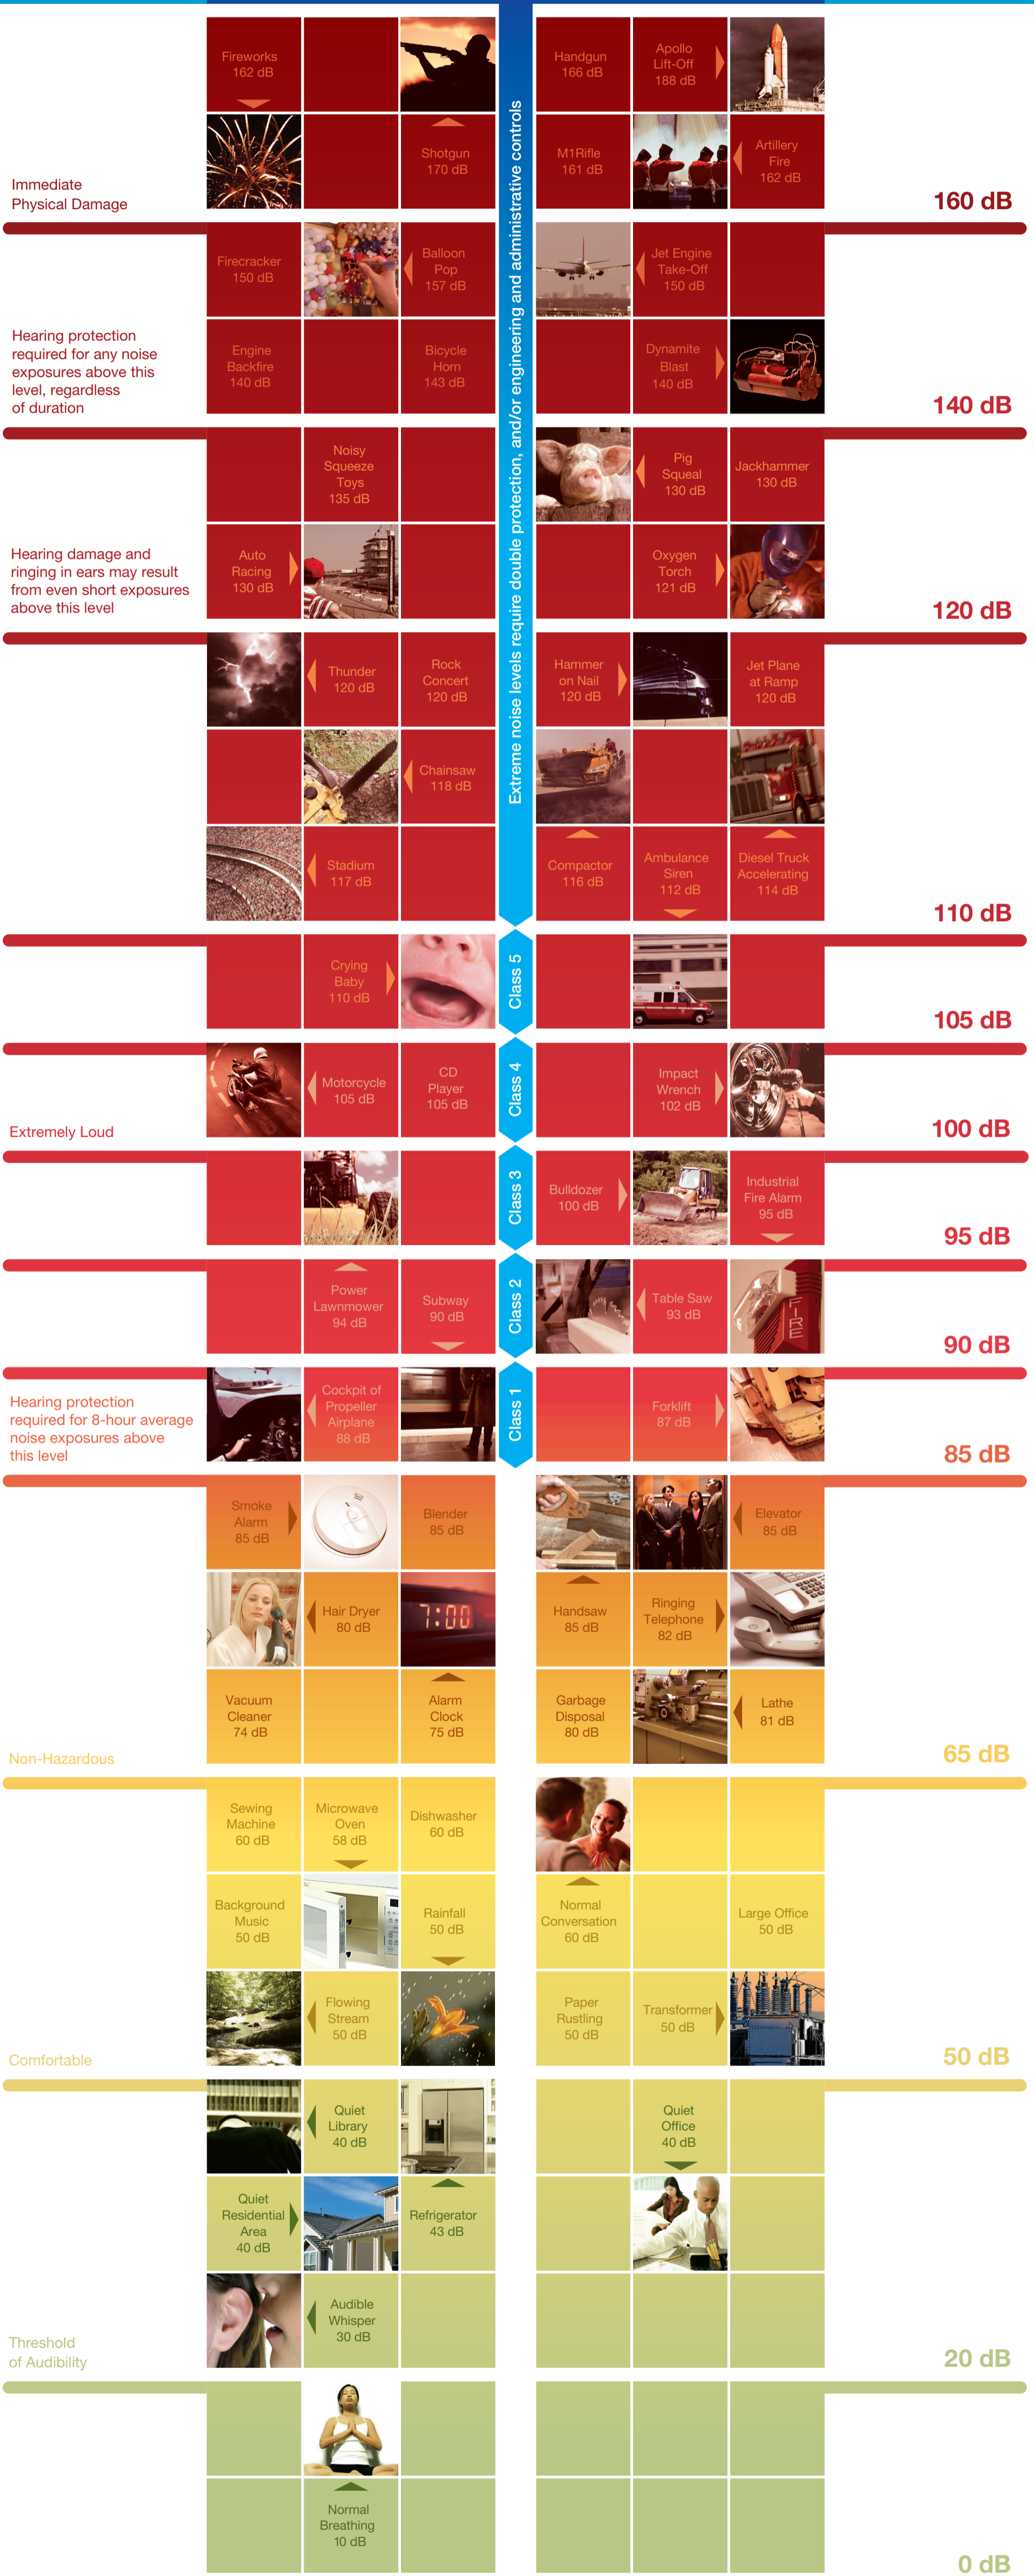

Noise Thermometer

Sound energy doubles every 3dB
e.g. if an 85dB noise is doubled it measures 88dB

Use Class of hearing protector shown below for 8-hour exposures at the designated noise levels

For more details call
Australia 1300 139 166
New Zealand 0800 322 200
visit www.honeywellsafety.com