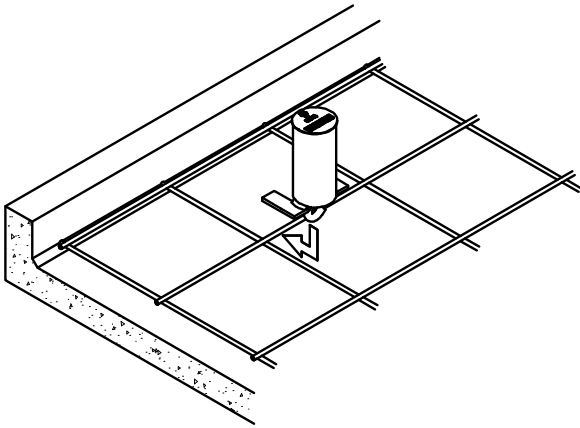

TI 1234-1

COMBISAFE®

© Combisafe International AB

1.