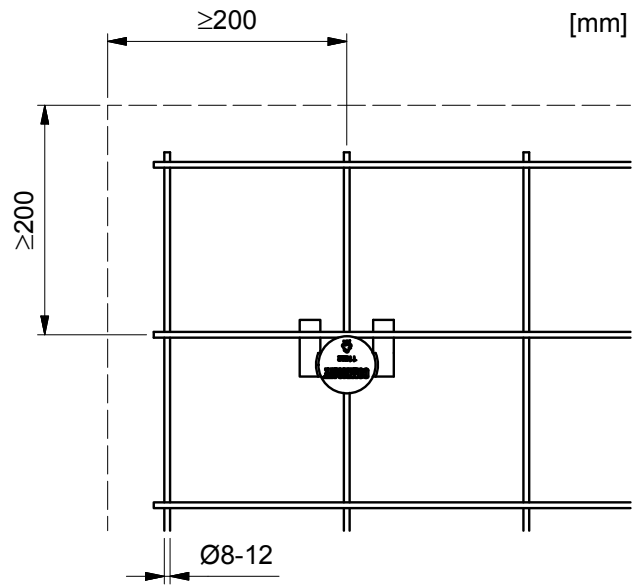

TI 1234-1

COMBISAFE®

© Combisafe International AB

1.