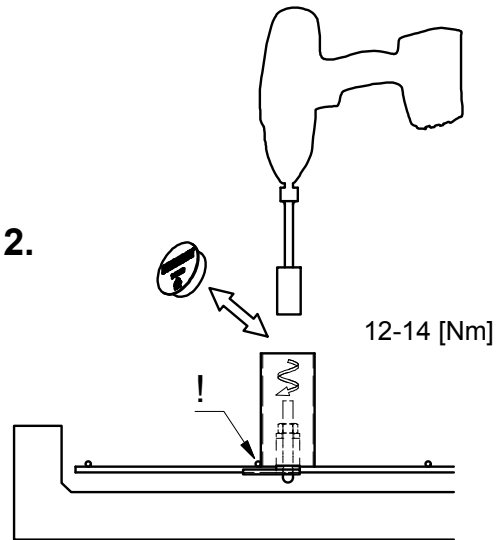

TI 1234-1

COMBISAFE®

© Combisafe International AB

1.

2.

3.

[mm]