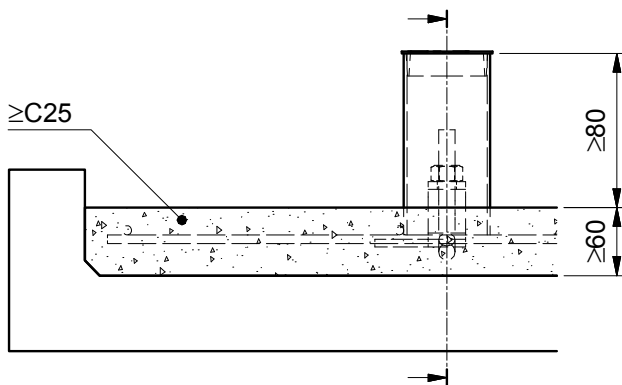

TI 1234-1

COMBISAFE®

© Combisafe International AB

1.

2.

3.

[mm]