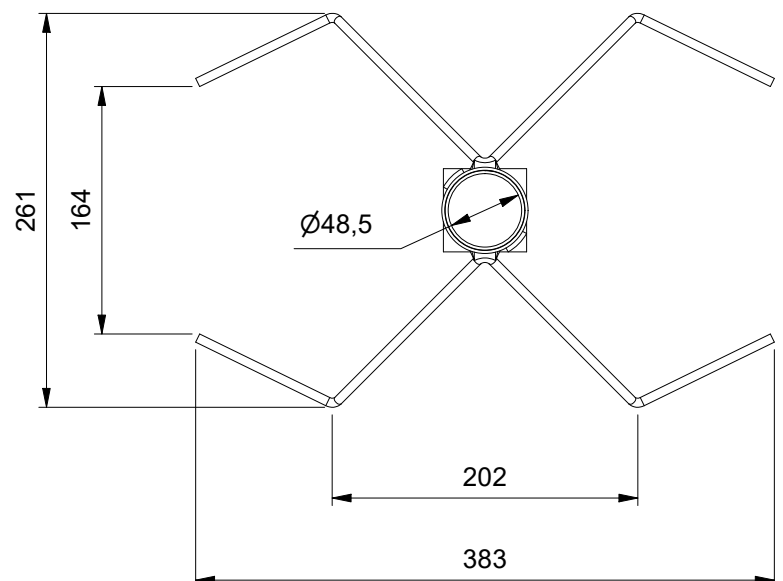

SMB SYSTEM S

0,65 kg
EN 13374-A

Item	Part number
2+3	11600
1	10730
2	11022
3	11601

TI 1238 2249
Subject to changes.

TI 1238

COMBISAFE®

© Combisafe International AB

TI 1238 2249
Subject to changes.

1102/1107/2000/1140/1155

=

1102/1107/2000

1242

+

=

1102/1107/2000

1245

+

=

c/c 1.2m

1140/1155

1242/1245

+

=

1.