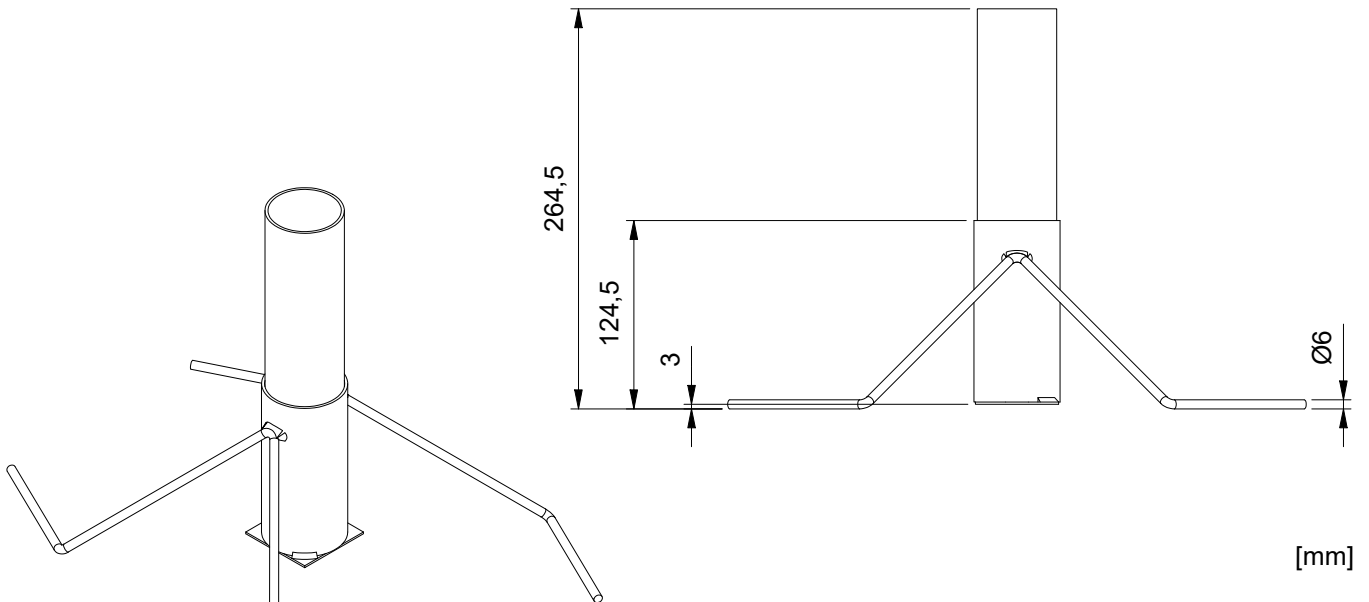

SMB SYSTEM S

0,65 kg
EN 13374-A

Item	Part number
2+3	11600
1	10730
2	11022
3	11601

TI 1238 2249
Subject to changes.

TI 1238

COMBISAFE®

© Combisafe International AB

TI 1238 2249
Subject to changes.

1102/1107/2000/1140/1155

=

1102/1107/2000

1242

+

=

1102/1107/2000

1245

+

=

c/c 1.2m

1140/1155

1242/1245

+

=

1.