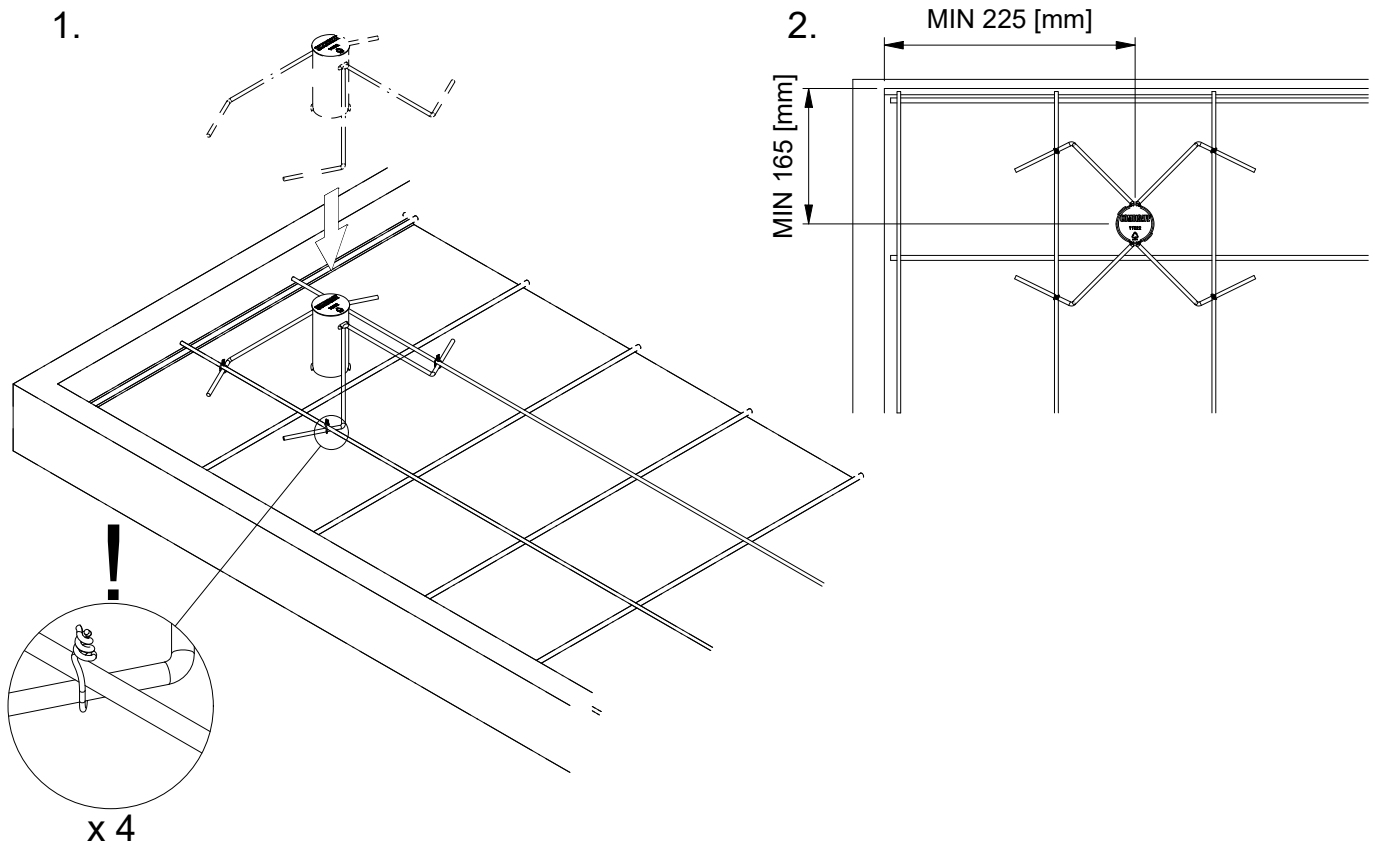

SMB SYSTEM S

0,65 kg
EN 13374-A

Item	Part number
2+3	11600
1	10730
2	11022
3	11601

TI 1238 2249
Subject to changes.

TI 1238

COMBISAFE®

© Combisafe International AB

TI 1238 2249
Subject to changes.

1102/1107/2000/1140/1155

=

1102/1107/2000

1242

+

=

1102/1107/2000

1245

+

=

c/c 1.2m

1140/1155

1242/1245

+

=

1.