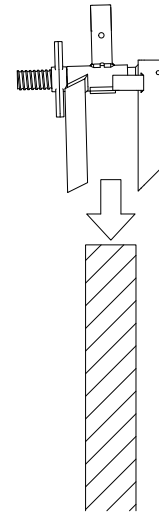

TI 1561

COMBISAFE®

© Combisafe International AB

1.

2.

3.

4.

5.

6.