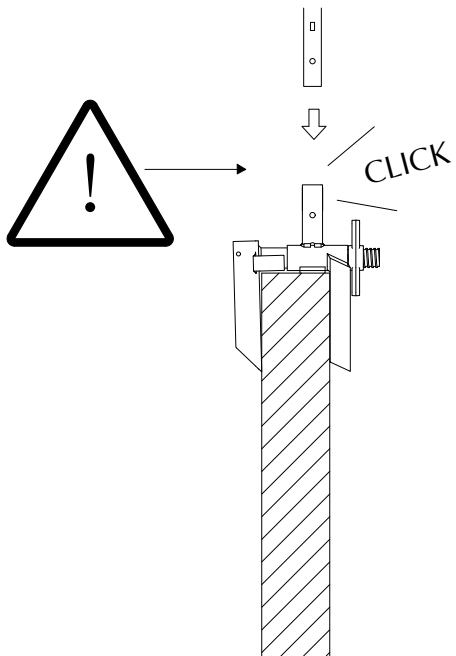

TI 1561

COMBISAFE®

© Combisafe International AB

1.

2.

3.

4.

5.

6.