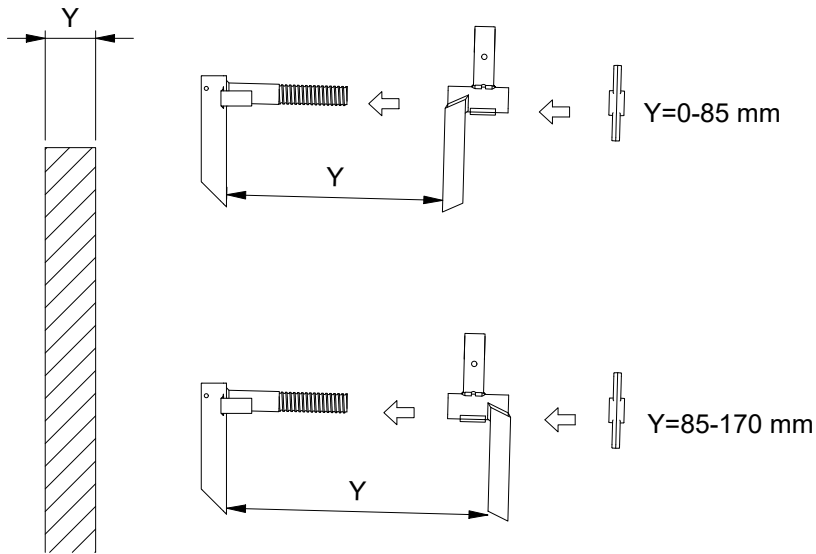

TI 1561

COMBISAFE®

© Combisafe International AB

1.