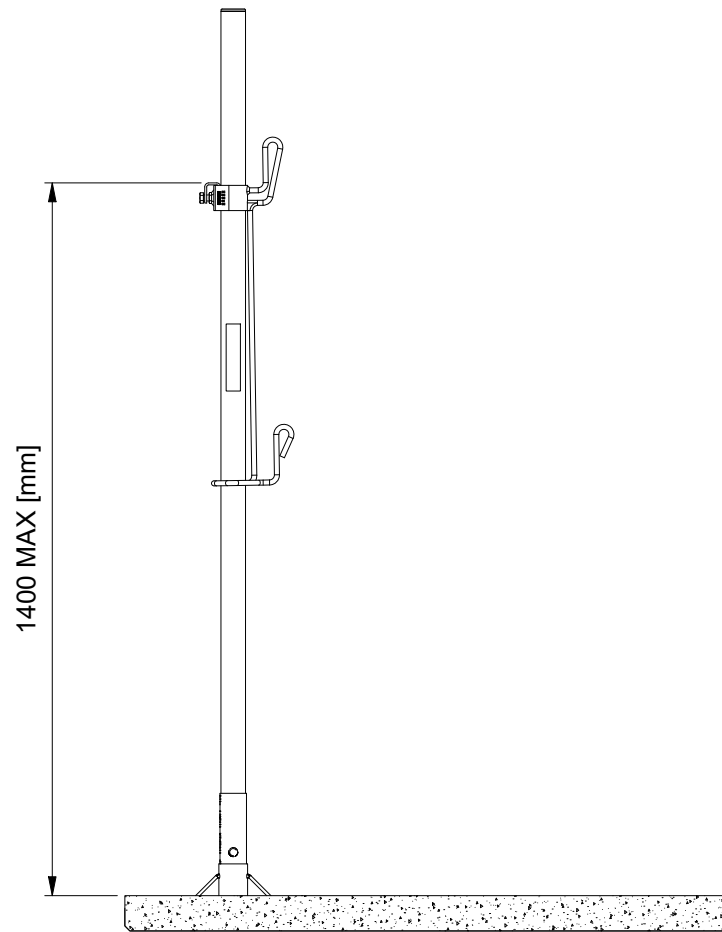

TI 4238

COMBISAFE®

© Combisafe International AB