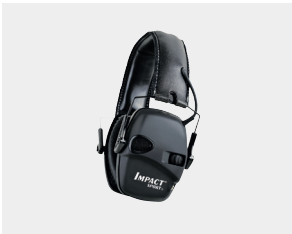

IMPACT SPORT		
Amplifies ambient sound while protecting hearing.		
NRR 22	CAN B(L)	R-01526 (Hunter green)
		R-02528 (MultiCam Alpine)
		R-02530 (USA Honor Collection)
NRR 22	CAN B	1030942 (Tactical black shown)

*Contact your Honeywell Sales Representative for additional color patterns.