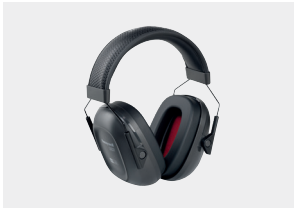

PASSIVE VERISHIELD™ FAMILY

Lightweight construction with steel-wire and padded headband. Comfortably adjusts to a wide range of head sizes with precision micro-adjustments. Air Flow Control technology allows higher attenuation with smaller earcups. Patented sound stabilizer design ensures optimum noise attenuation across all frequencies. Wide cup openings with snap-in replaceable memory-foam cushions for greater comfort.

VERISHIELD™ HEADBAND

Maximum protection and durable padded metal headband.

VS110	NRR 24	CAN A	1035100-VS (Shown)
VS120	NRR 26	CAN A	1035104-VS
VS130	NRR 30	CAN A(L)	1035108-VS
VS130 HV	NRR 30	CAN A(L)	1035110-VS (HI-VIS)