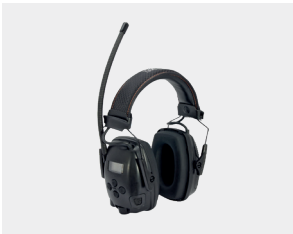

SYNC® ELECTO

Combines high-quality FM radio with electronic sound amplification.

NRR 25	1030333
CAN (L)