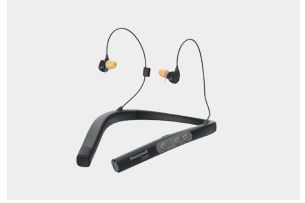

NOISE MONITORING HEADSETS

VERISHIELD SMART HEARING SOLUTION

VERISHIELD 300 SERIES HEADSETS

Monitor, analyze, and detect hazards before hearing loss appears.

The headsets provide hearing protection and gather personal and environmental sound exposure information, downloading it to VSHS Mobile App. They offer data collection, transfer capabilities and audio and visual alerts. Available in three versions: VeriShield Headband and Hard Hat over-the-ear headsets and VeriShield in-ear headset.

PART #	DESCRIPTION	COMPONENTS INCLUDED
SUBSCRIPTIONS PACKAGES		
1035151-VS	VS321 VeriShield Subscription	VeriShield Smart Hearing 2-Year Subscription + VS321 Over-the-Head Headset
1035153-VS	VS321H VeriShield Subscription	VeriShield Smart Hearing 2-Year Subscription + VS321H Hard Hat Headset
1035156-VS	VS332i VeriShield Subscription	VeriShield Smart Hearing 2-Year Subscription + VS332i In-Ear Headset
OTHER		
1035166-VS	VS32HK VeriShield Hygiene Kit VS321	1 Pair Ear Cushions + Left and Right Dust Cover + 1 Pair Microphone Foam
1035167-VS	VS300 USB Charging Cable	Charging Cable USB - USB C
1035168-VS	VS321 Rechargeable Batteries	Rechargeable Batteries AA
1035169-VS	VS321 Battery Lid Headband	Battery Lid for VS321
1035170-VS	VS321H Battery Lid	Battery Lid for VS321H
1031126-HHT	QP Protip Size Small	(CASE) Case = 6 Boxes of 200 ea
1031127-HHT	QP Protip Size Medium	(CASE) Case = 6 Boxes of 200 ea
1031128-HHT	QP Protip Size Large	(CASE) Case = 6 Boxes of 200 ea
1031129-HHT	QP Protip Size XL	(CASE) Case = 6 Boxes of 200 ea
1031130-HHT	QP Protip Start Pack	(CASE) BOX=CASE, 200 ea (CASE) Case = 6 Boxes of 200 ea