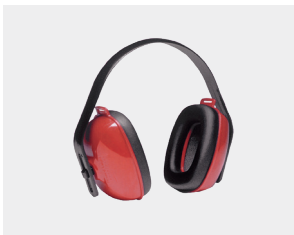

PASSIVE VALUE

QM24+® MULTI-POSITION HEADBAND

Ultra-lightweight design.

QM24+	NRR 25	QM24PLUS
CAN B