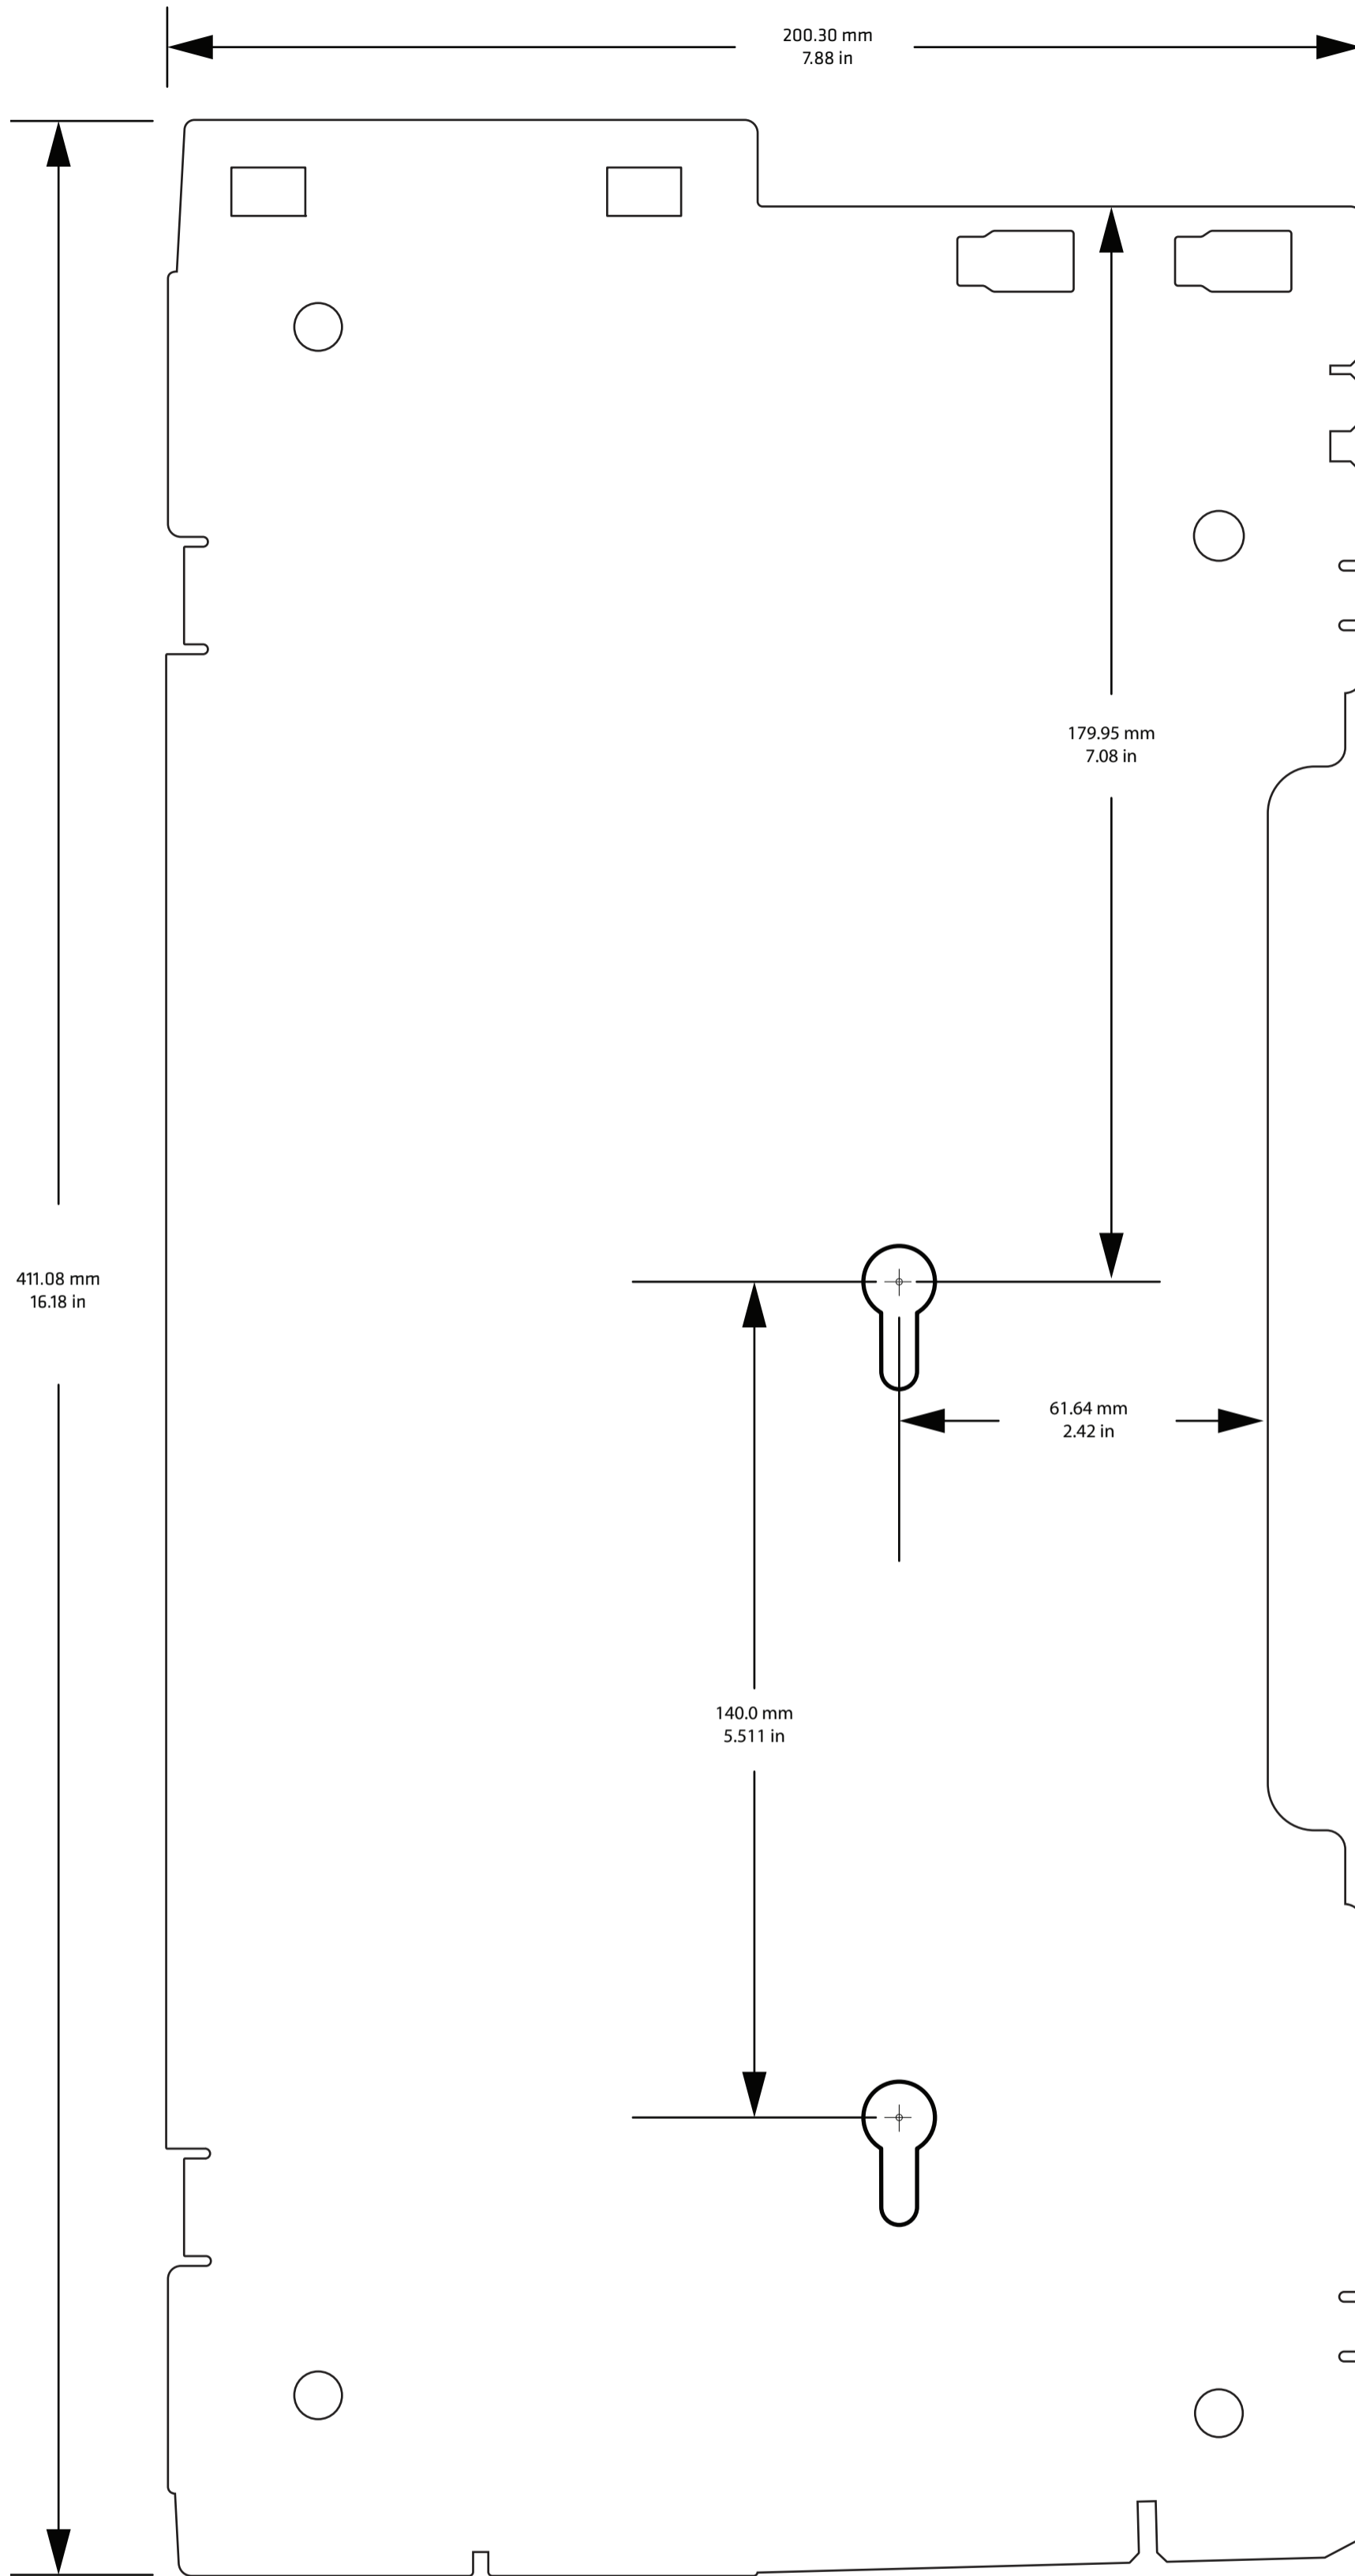

# PM23c Wall Mounting Template

6001 36th Avenue West  
Everett, Washington 98203  
U.S.A.  
tel 425.348.2600  
fax 425.355.9551  
www.intermec.com  
© 2014 Intermec by Honeywell  
All rights reserved.

PM23c Wall Mounting Template

P/N 931-129-001