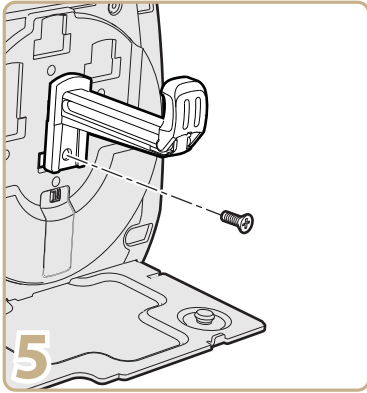

Worldwide Headquarters
6001 36th Avenue West
Everett, Washington 98203
U.S.A.

tel 425.348.2600

fax 425.355.9551

www.intermec.com

© 2013 Intermec Technologies
Corporation. All rights reserved.

PM23c 1-inch (2.54-cm) Hanger Instructions

P/N 943-383-001