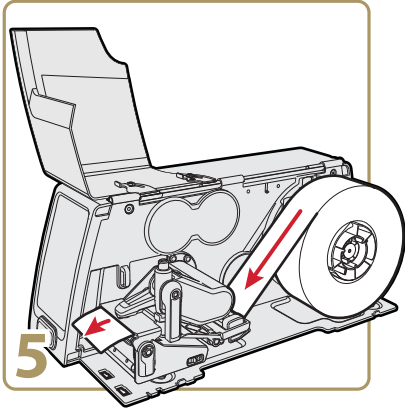

Worldwide Headquarters
6001 36th Avenue West
Everett, Washington 98203
U.S.A.

tel 425.348.2600

fax 425.355.9551

www.intermec.com

© 2013 Intermec Technologies
Corporation. All rights reserved.

PM23c 3-inch Core Instructions

P/N 943-380-001