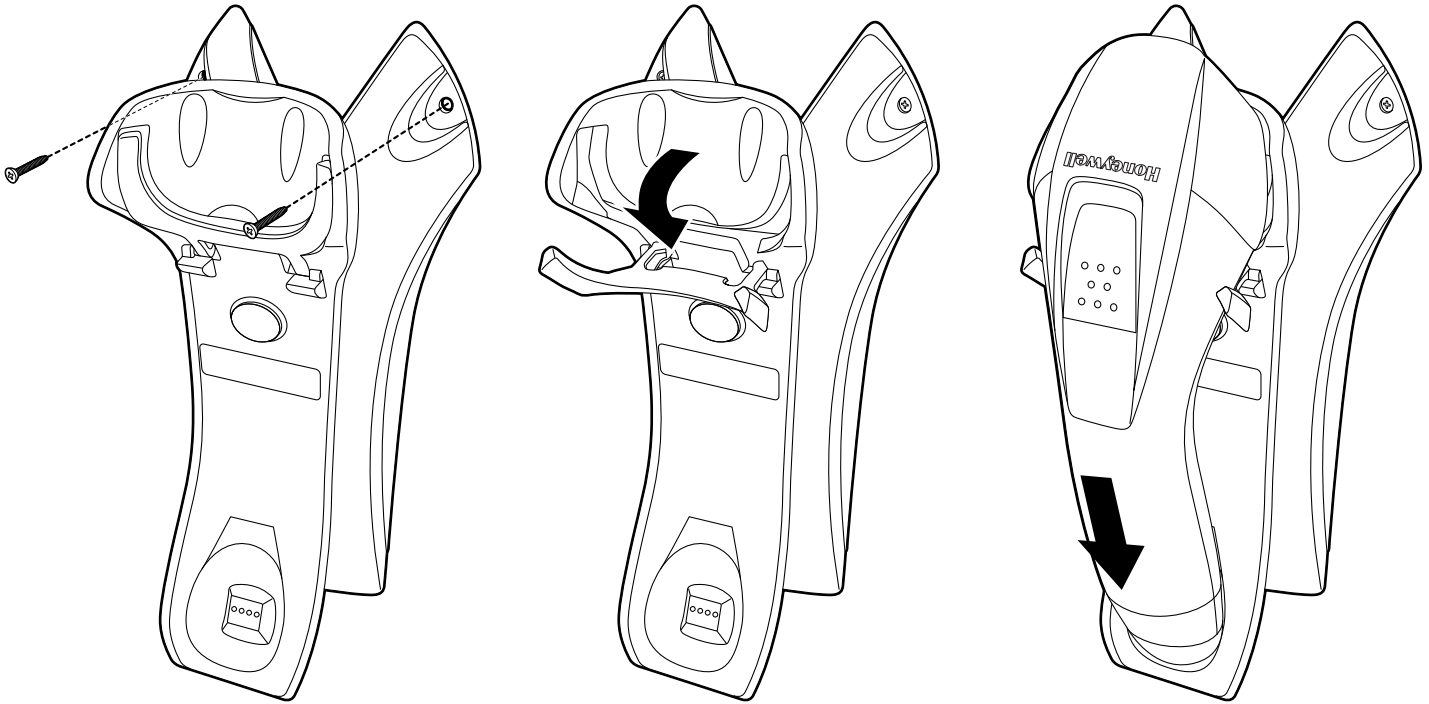

CCB00-010BT Wall Installation

Note: Mount the equipment at a height less than or equal to 2m (6.56 ft).

CCB00-010BT-INST Rev B
12/20

CCB00-010BT Wall Installation

Note: Mount the equipment at a height less than or equal to 2m (6.56 ft).