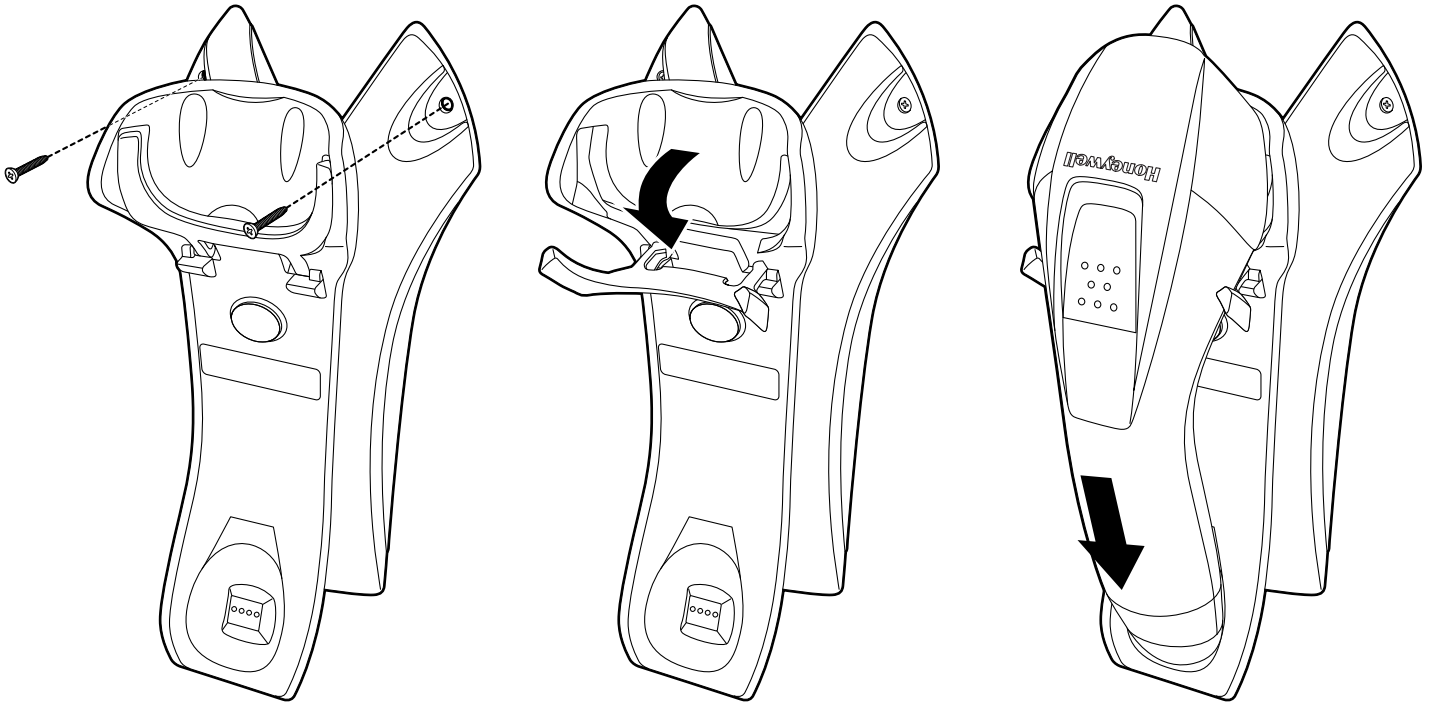

CCB00-010BT Wall Installation

Note: Mount the equipment at a height less than or equal to 2m (6.56 ft).

CCB00-010BT-INST Rev B
12/20

CCB00-010BT Wall Installation

Note: Mount the equipment at a height less than or equal to 2m (6.56 ft).