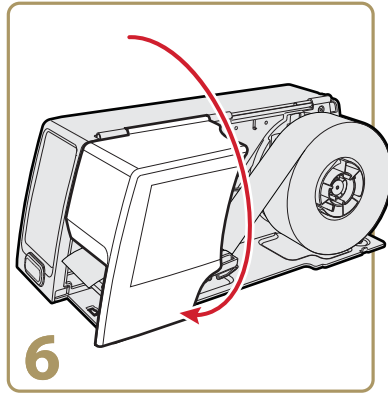

Worldwide Headquarters
6001 36th Avenue West
Everett, Washington 98203
U.S.A.

tel 425.348.2600

fax 425.355.9551

www.intermec.com

© 2013 Intermec Technologies
Corporation. All rights reserved.

PM23c 3-inch Core Instructions

P/N 943-380-001