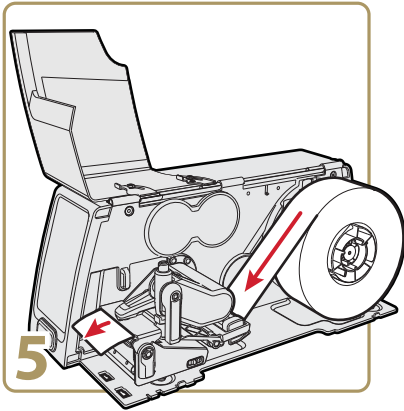

Worldwide Headquarters
6001 36th Avenue West
Everett, Washington 98203
U.S.A.

tel 425.348.2600

fax 425.355.9551

www.intermec.com

© 2013 Intermec Technologies
Corporation. All rights reserved.

PM23c 3-inch Core Instructions

P/N 943-380-001