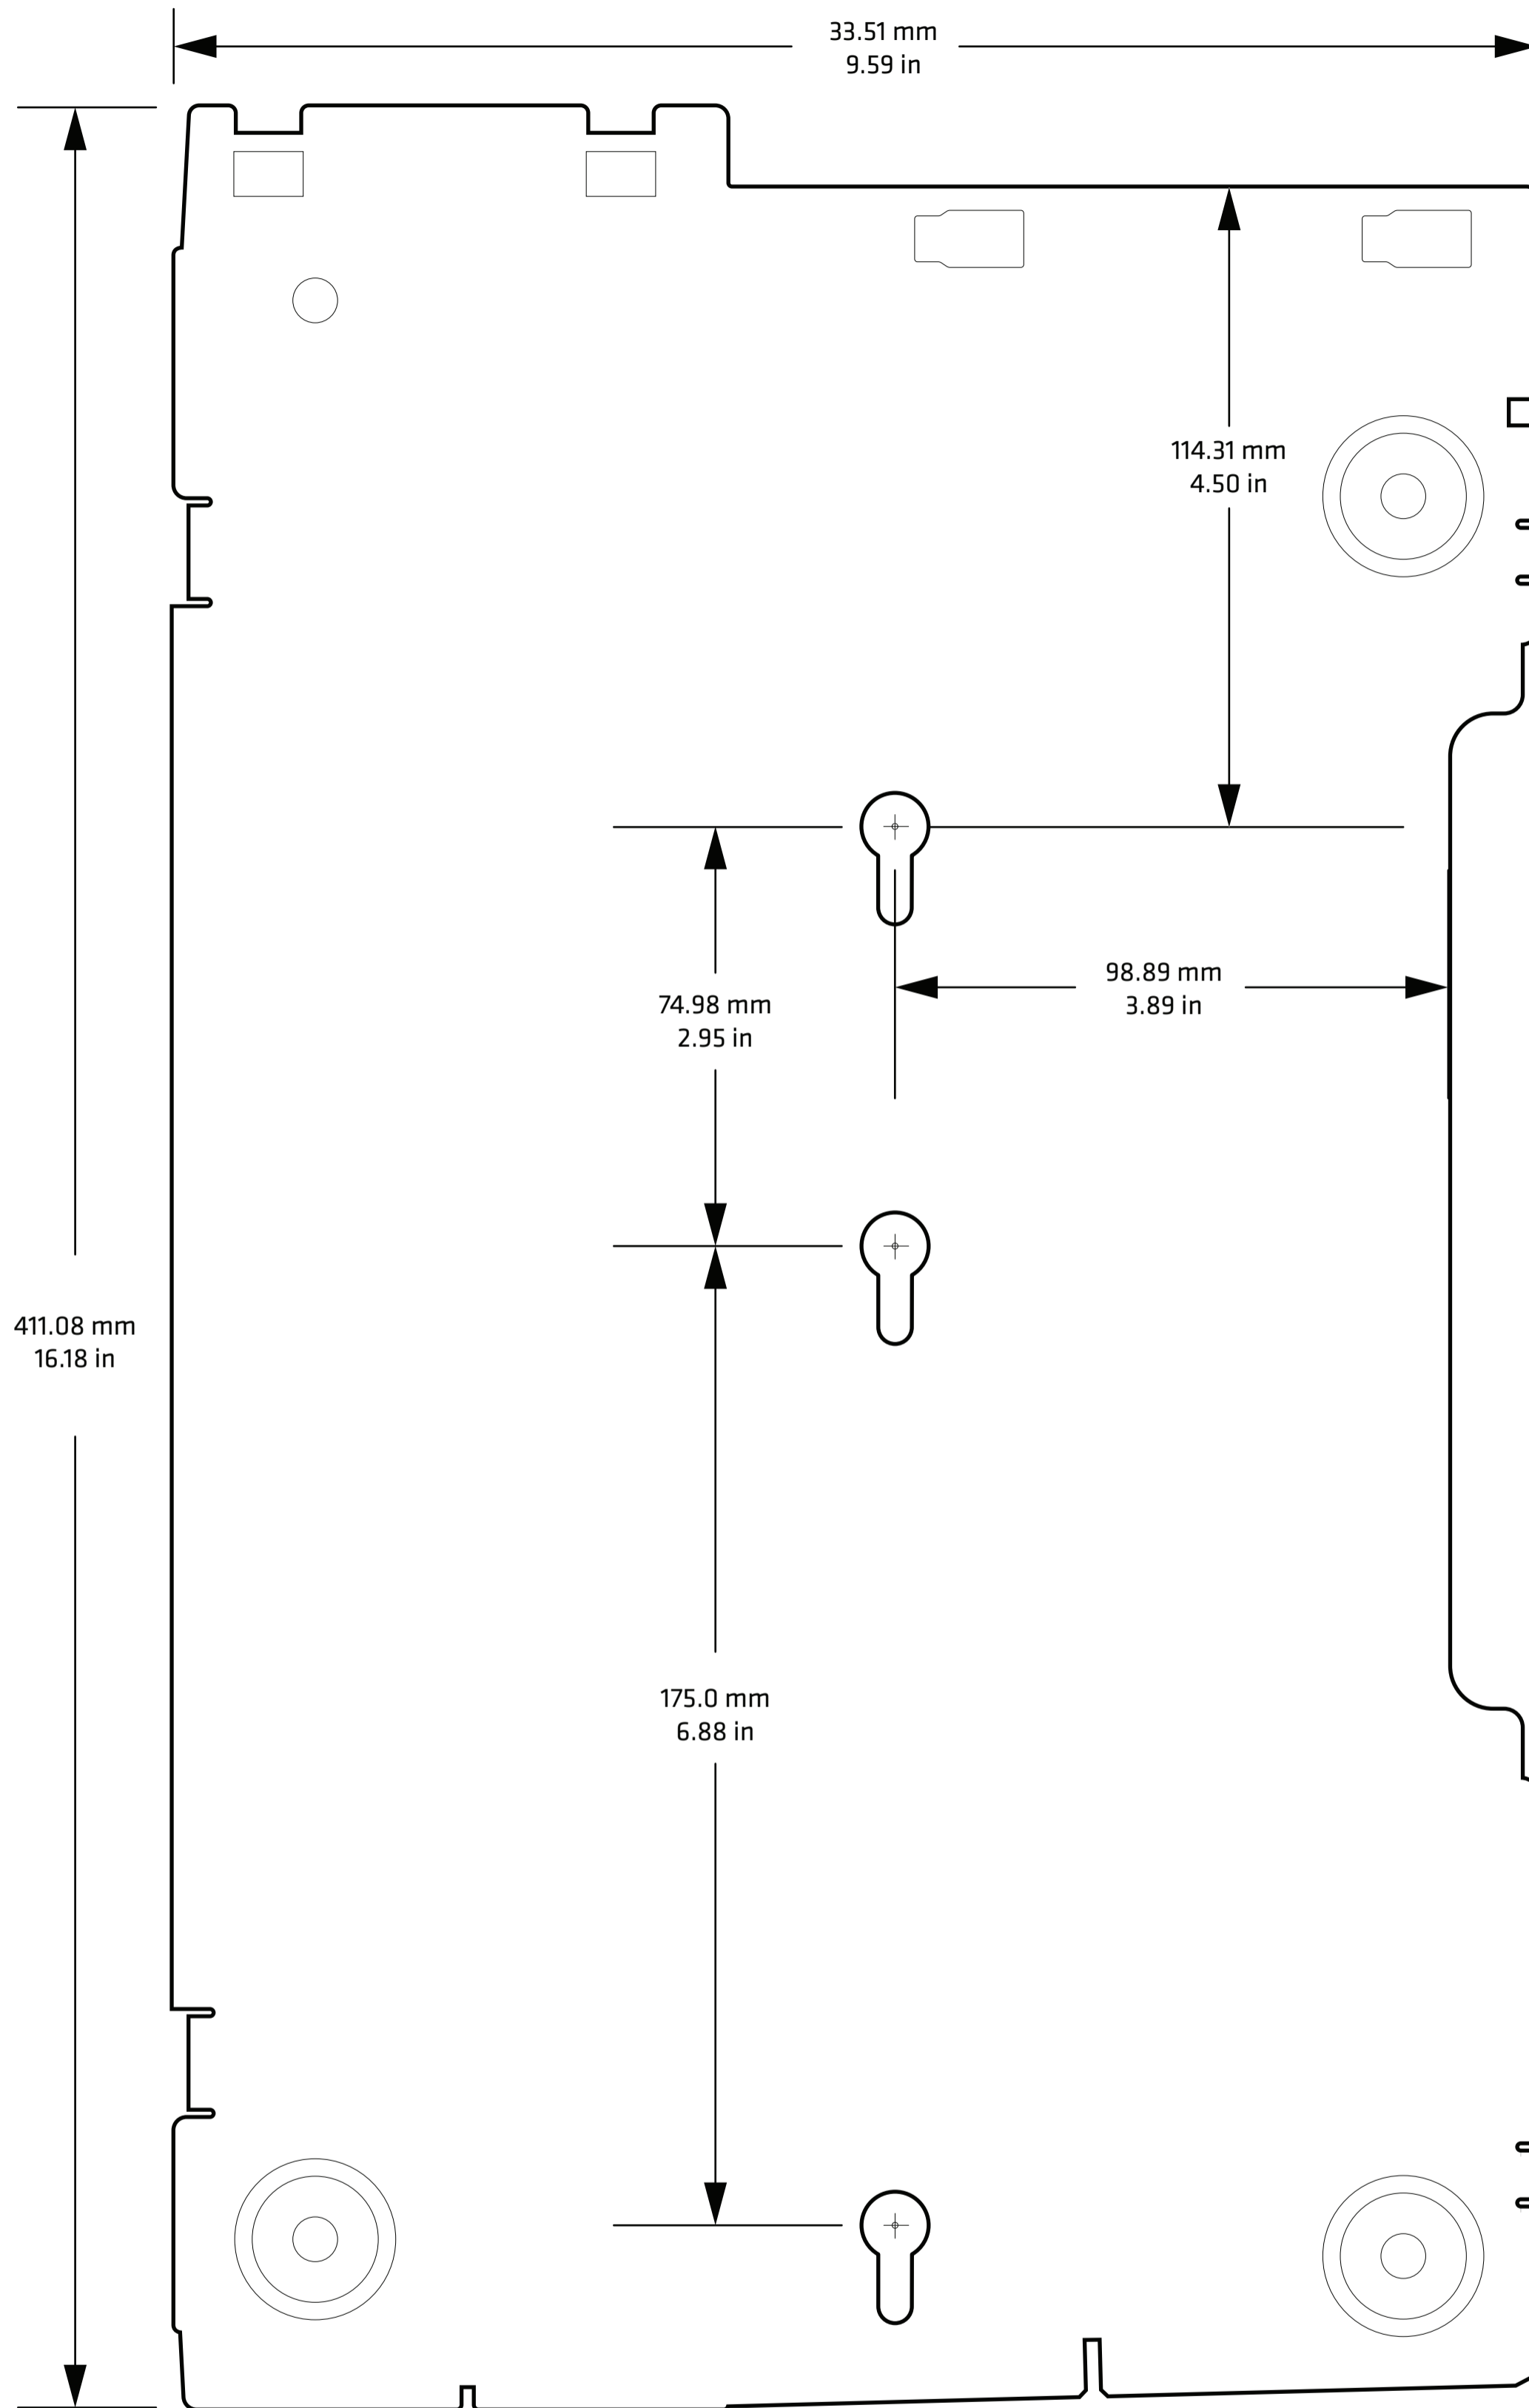

PM43c Wall Mounting Template

6001 36th Avenue West
Everett, Washington 98203
U.S.A.
tel 425.348.2600
fax 425.355.9551
www.intermec.com
© 2014 Intermec by Honeywell
All rights reserved.

PM43c Wall Mounting Template

P/N 931-131-001