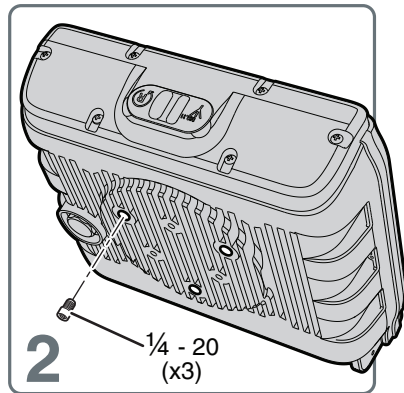

CV30 & Thor CV31

Wall Mounting Kit Instructions

Anweisungen für Wandmontagesatz

Instrucciones para el kit de montaje en pared

Instructions relatives à la trousse d'installation murale

Istruzioni per il kit di fissaggio a una parete

壁マウントキットの取付説明書

벽면 장착 키트 지침

Instruções do Kit de Montagem em Parede

Инструкции к установочному комплекту для настенного монтажа

Duvar Montaj Seti Talimatları

壁式安装套件说明

牆面固定架指示