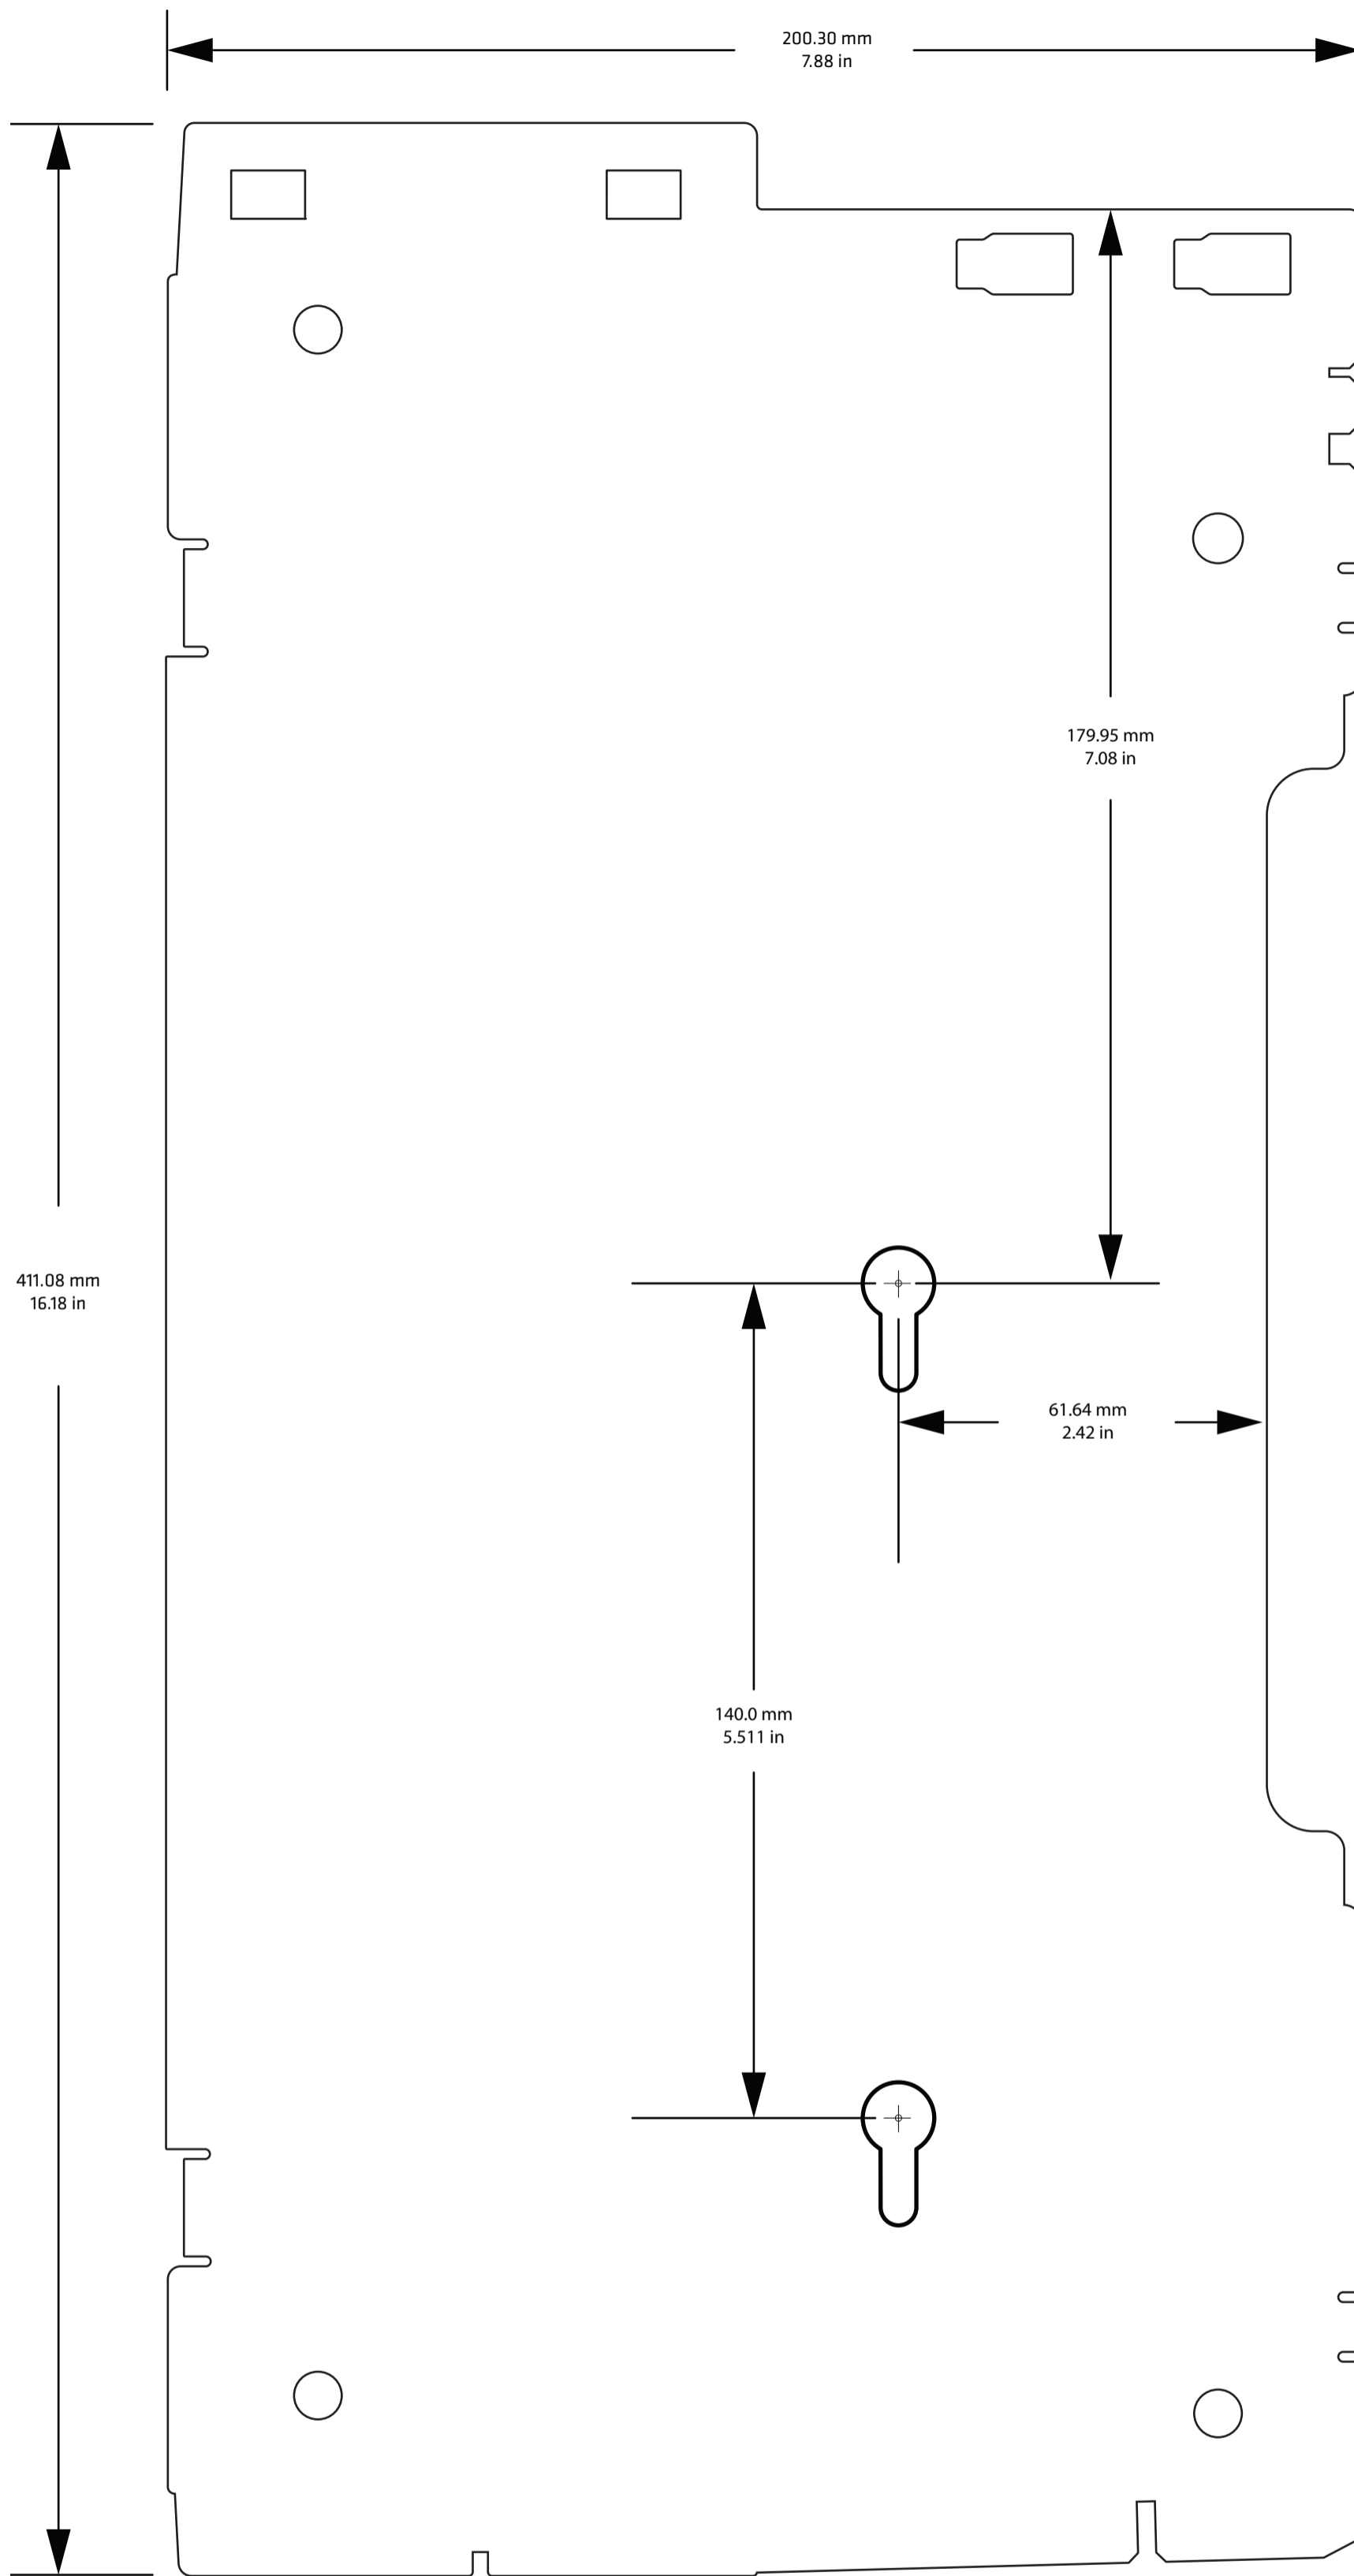

# PM23c Wall Mounting Template

6001 36th Avenue West  
Everett, Washington 98203  
U.S.A.  
tel 425.348.2600  
fax 425.355.9551  
www.intermec.com  
© 2014 Intermec by Honeywell  
All rights reserved.

PM23c Wall Mounting Template

P/N 931-129-001