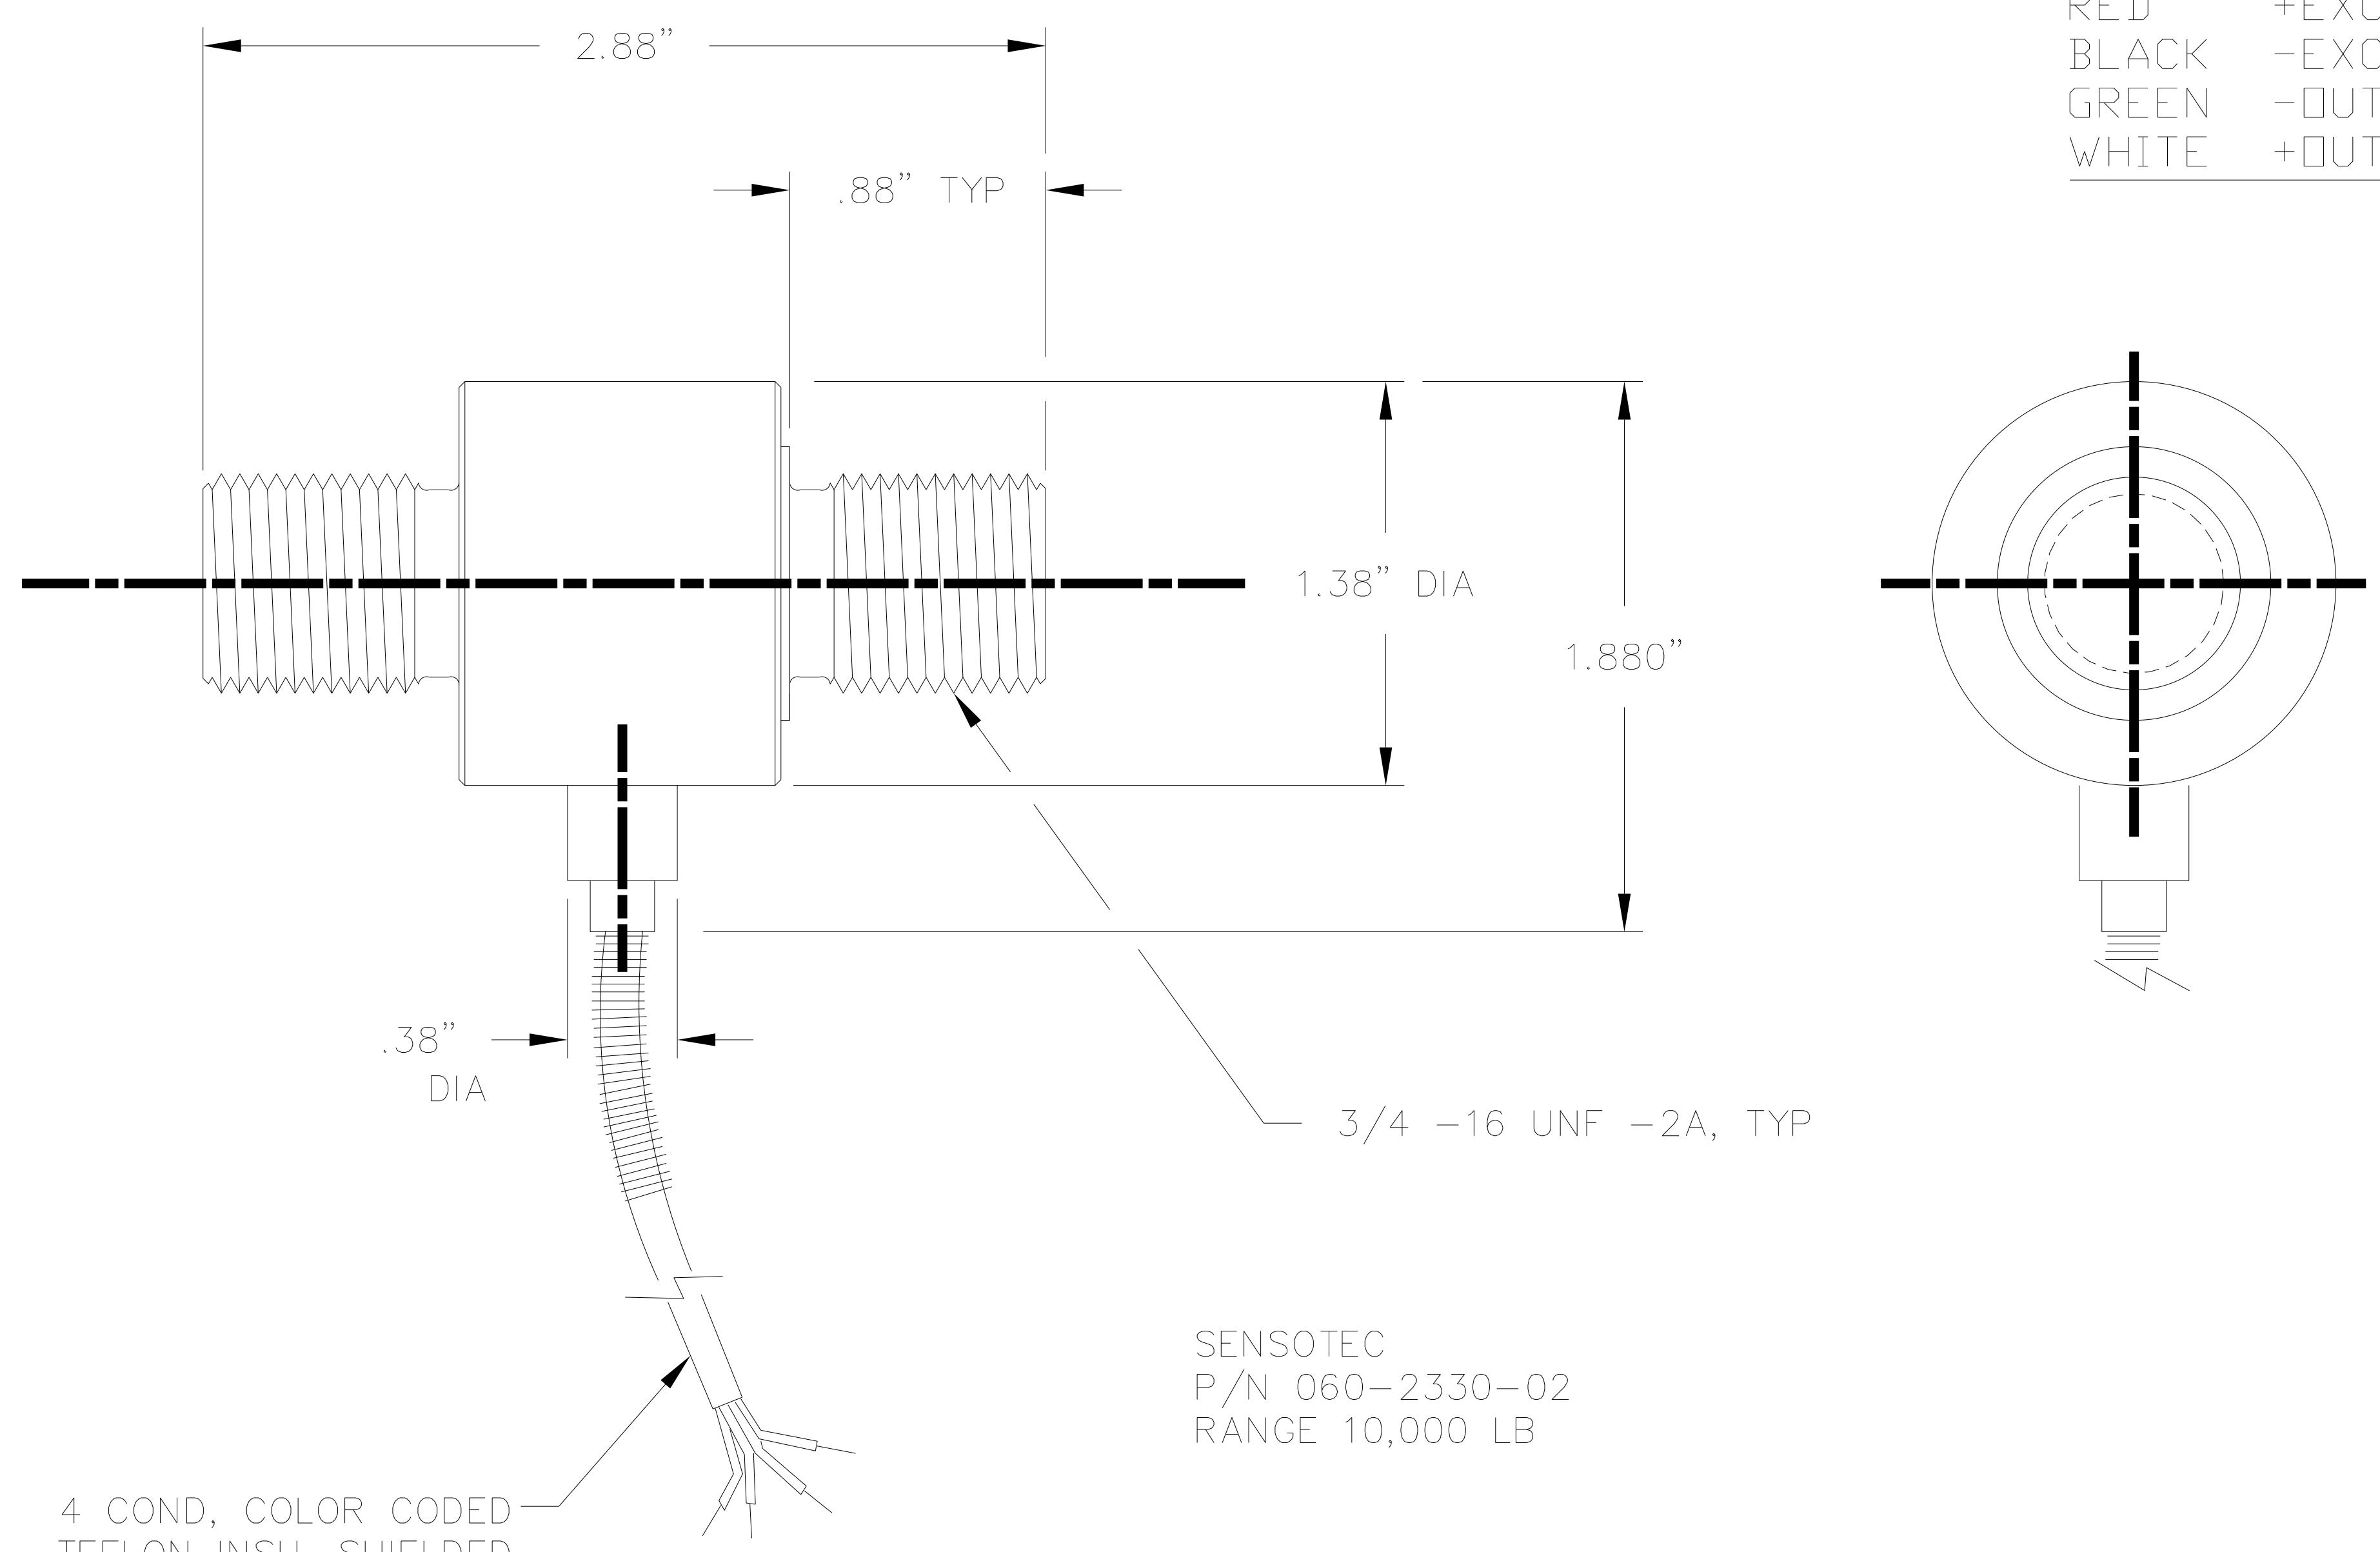

000-2224-00

WIRING CODE
 4 cond. cable, no amp
 RED +EXCITATION
 BLACK -EXCITATION
 GREEN -OUTPUT
 WHITE +OUTPUT

4 COND, COLOR CODED
 TEFLON INSU, SHIELDED
 30 GA, 5 FT,
 W/SPRING STRAIN RELIEF

SENSOTEC
 P/N 060-2330-02
 RANGE 10,000 LB

GT CODE		REVISED PER ECN #		REVISED BY	APPROV. RELEASE
GT SIZE CODE		SCALE: 1:1	DRAWN 18MAY90 <i>JJB</i>	CHECKED:	APPROVED:
USED ON P/N 060-2330		SENSOTEC INC. 1200 CHESAPEAKE AVE. COLUMBUS, OHIO 43212			
MATERIAL SPEC.					
.X		MODEL 31 LOAD CELL			
.XX		P/N 060-2330-02			
.XXX		DOCUMENT NUMBER			
✓		000-2224-00			
SHEET 1 OF 1					