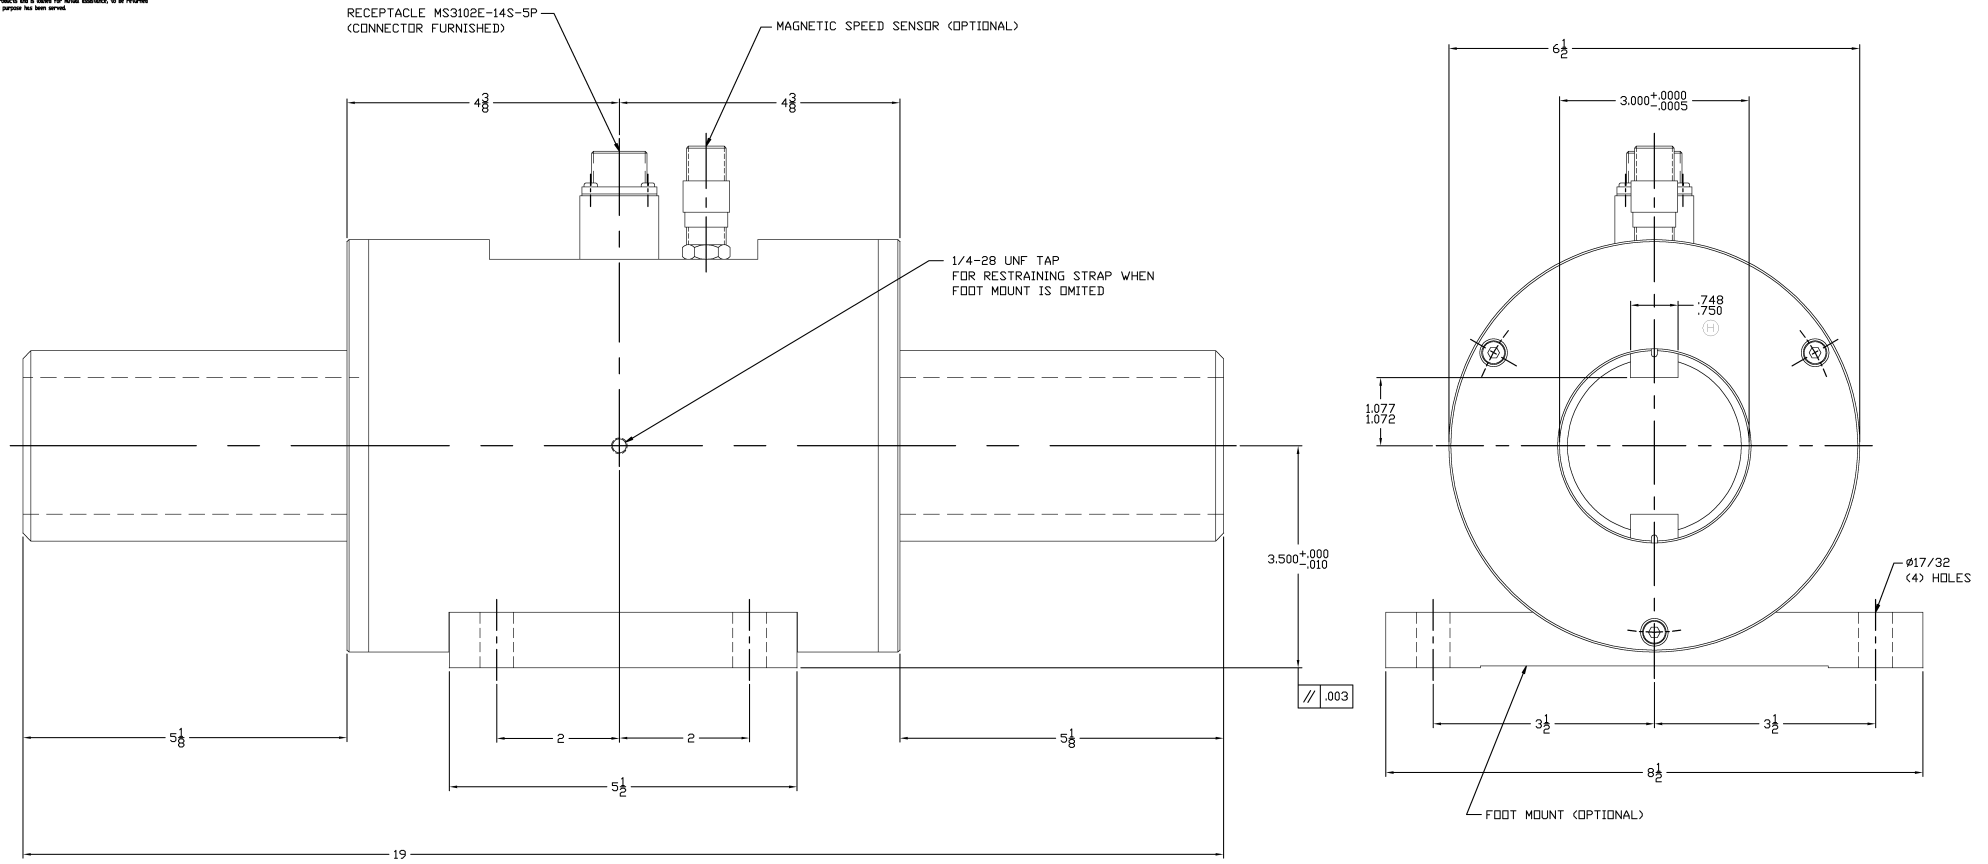

DO NOT SCALE DRAWING
ALL CHANGES TO DRAWING MUST BE DONE ON CAD
D-1607-D
REV. 1
THIRD ANGLE PROJECTION

1607-124-100K	100,000 IN-LB	150%
1609-30K	30,000 IN-LB	300%
1607-100K	100,000 IN-LB	200%
1607-50K	50,000 IN-LB	300%
1607-20K	20,000 IN-LB	300%
MODEL	CAPACITY	MAX OVERLOAD CAPACITY