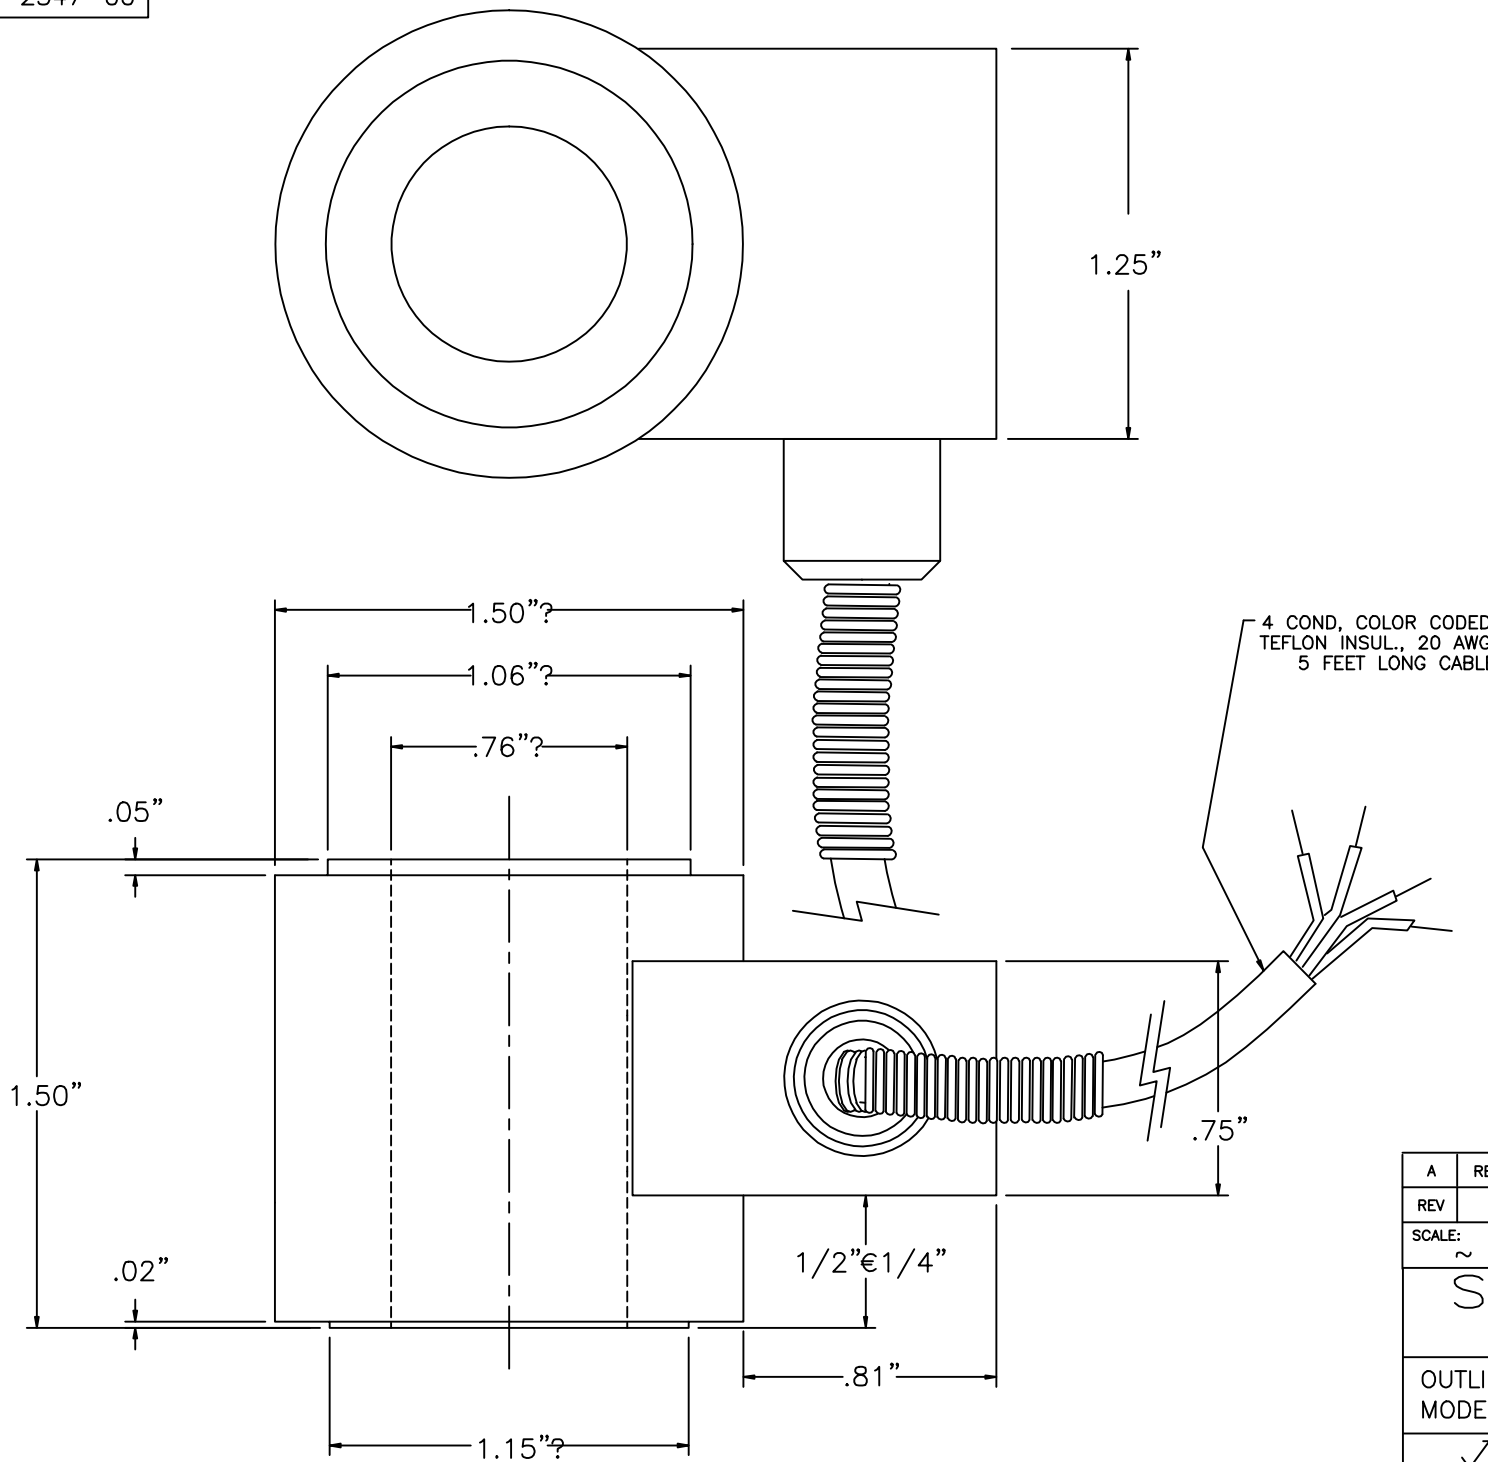

WIRING CODE
 4 cond. cable, no amp
 RED +EXCITATION
 BLACK -EXCITATION
 GREEN -OUTPUT
 WHITE +OUTPUT

SENSOTEC
 P/N 060-1587-00
 AVAILABLE RANGE:
 15 - 25 K LB

A	REVISED PER ECN # 2347	ADDED VIEW LOCATE BOX	9APR91 JJB	
REV	DESCRIPTION		REVISED BY	APPROV. RELEASE
SCALE: ~	DRAWN 8APR91 JJB	CHECKED:	APPROVED:	
SENSOTEC INC. 1200 CHESAPEAKE AVE. COLUMBUS, OHIO 43212				
OUTLINE DRAWING for MODEL TH LOAD CELL				
<input checked="" type="checkbox"/>			DOCUMENT NUMBER	
SHEET 1 OF 1			000-2347-00	